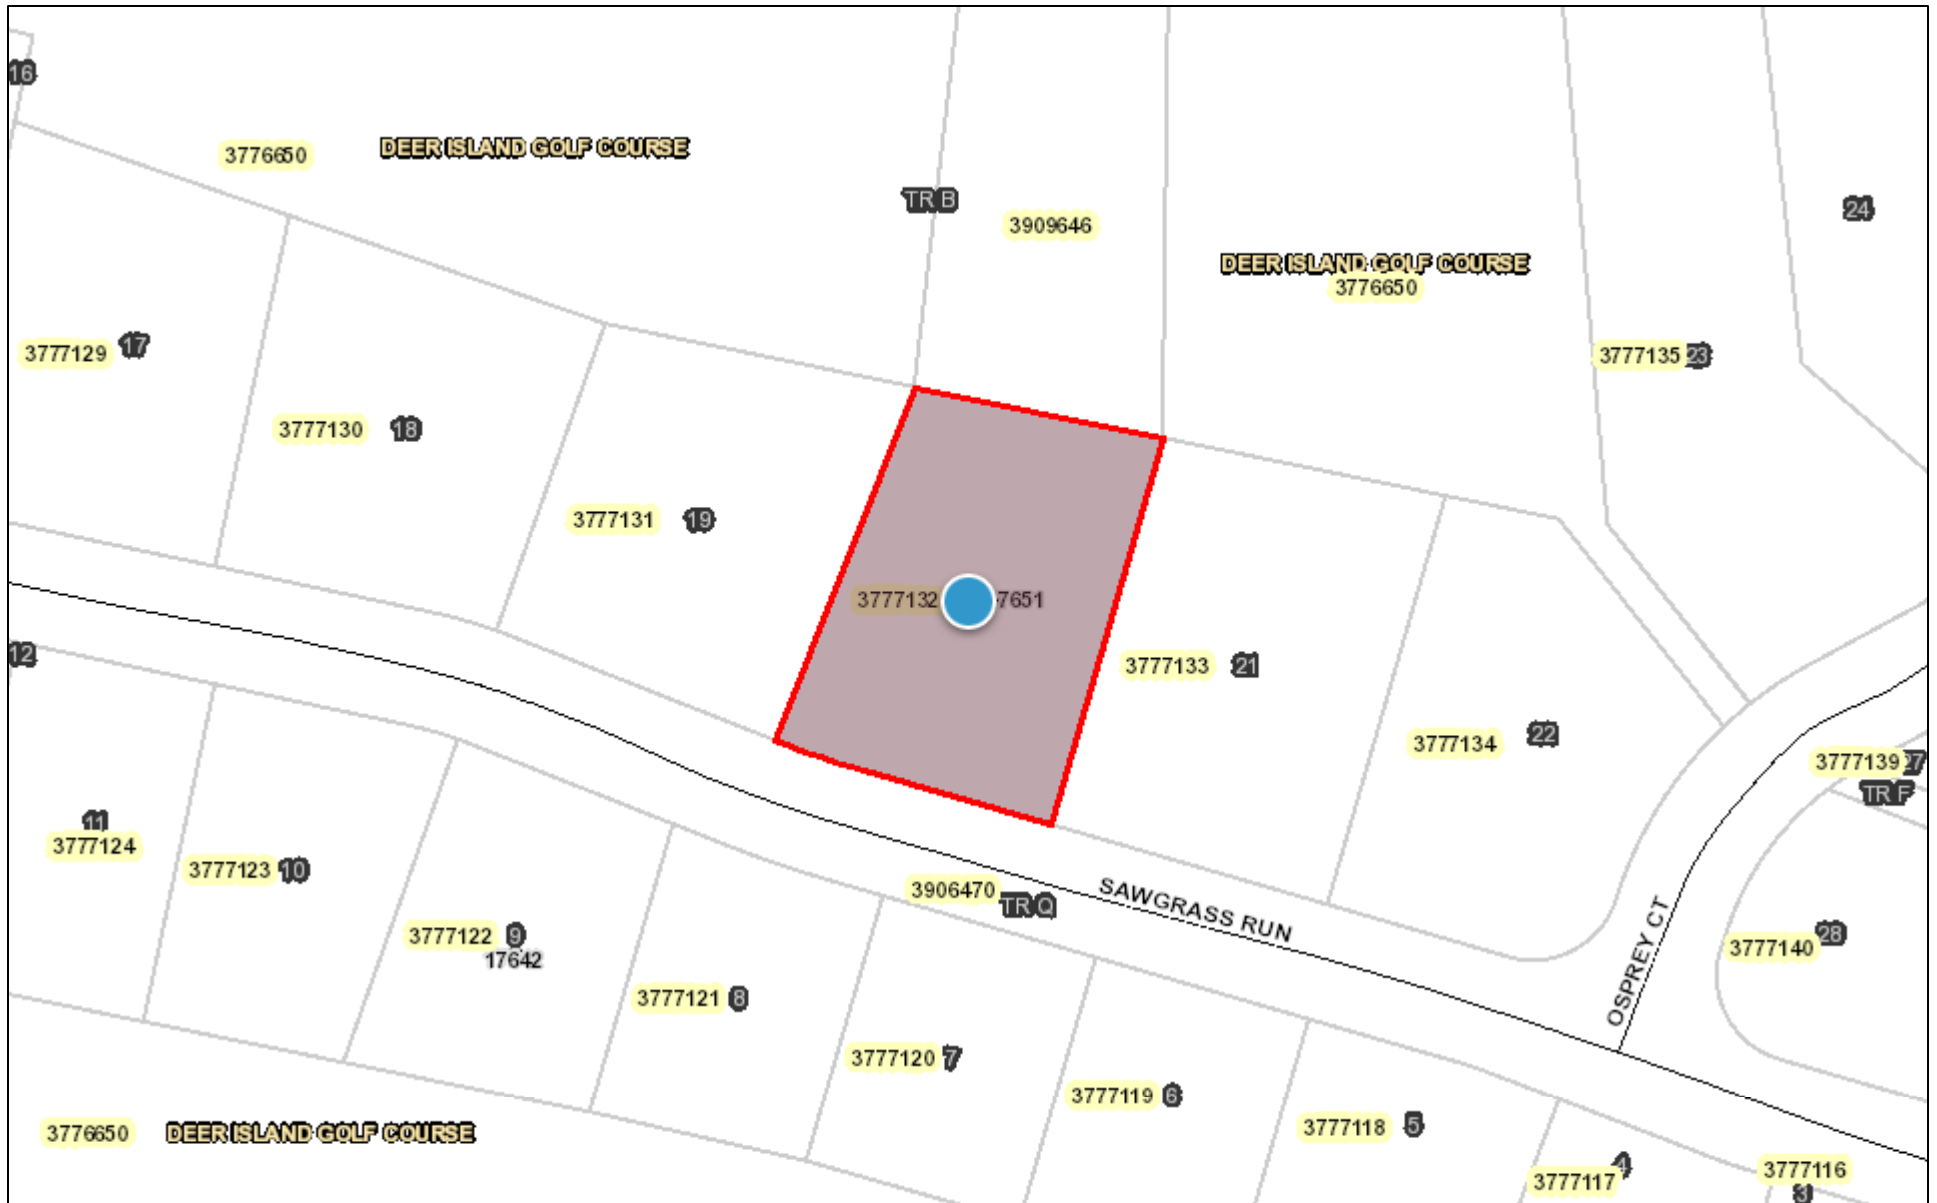

Subdivision Lot Numbers

Address Locations

Property Name

Tax Parcels Alternate Key

1:1,000

Lake BCC

March 27, 2020

pointLayer

Override 1

polygonLayer

Override 1

County Boundary

Street Names

Local Streets

Subdivision Lot Numbers

Address Locations